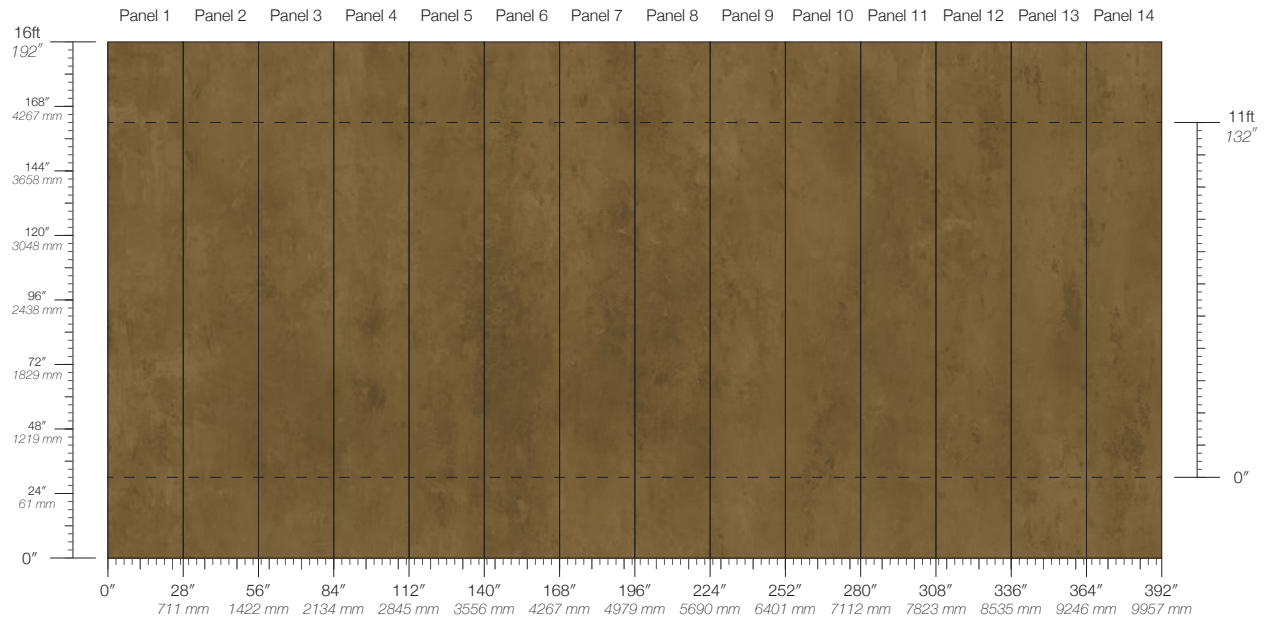

Perception Sift

Suitable for residential and some commercial projects

COLOR
Sift

ITEM
6505

CONTENT
Polyester & Natural Fiber

PANEL WIDTH
28" / 711 mm trimmed

PANEL HEIGHT
132" / 3353 mm standard
192" / 4877 mm extended

REPEAT
Non-repeating

STOCK
Made to order

LEAD TIME
4 weeks to print

MINIMUM
1 panel

PRICE
Available upon request

ORIGIN
USA

DETAILS
Custom options available

MAINTENANCE
Water-based cleanser

ENVIRONMENTAL
FSC Certified Content
REACH Compliant

SPECS
Cellulose & Polyester Fiber
3.62 oz per linear yard
44.1 g per linear meter
Fibrous surface texture

TESTING
(US) ASTM E84 Adhered Class A

CONTACT
sales@calicowallpaper.com
+1 718 243 1705
57 Lispenard Street
New York, NY 10013 USA

DISCLAIMER
Refer to our website to see the full mural artwork. Reference the physical sample for color and texture. Panel maps represent mural artwork only.